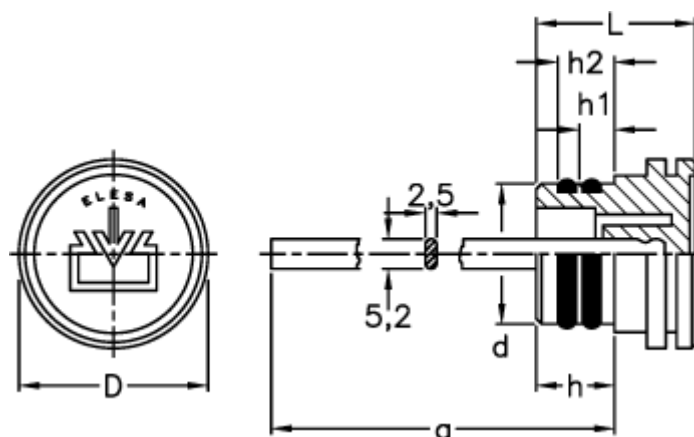

# Data Sheet

Article number: 2311059885

Description: E+G Oil fill plug push-fit w/dipstick  
TPC.20+a

## Measures

a = 188

D = 35

d +0.2 0 = 26

h = 14

h1 = 6.5

h2 = 10.5

L = 29.5